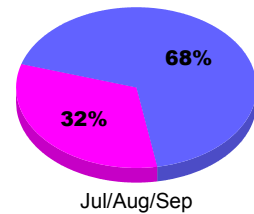

Membership Results
2010-2011

Membership
2009-2010

Month	Net Memb Goal	Actual New Memb	Actual Dropped Memb	Gain/Loss of Memb	Gain/Loss of Memb
Jul/Aug/Sep	20	80	-31	49	3
Totals	20	80	-31	49	3

Membership Results 2010-2011

Goal, New, Dropped, Gain/Loss

Comparison of Membership Gain/Loss

Current Year Compared to the Previous Year

Gender Comparison 2010-2011

Male Female