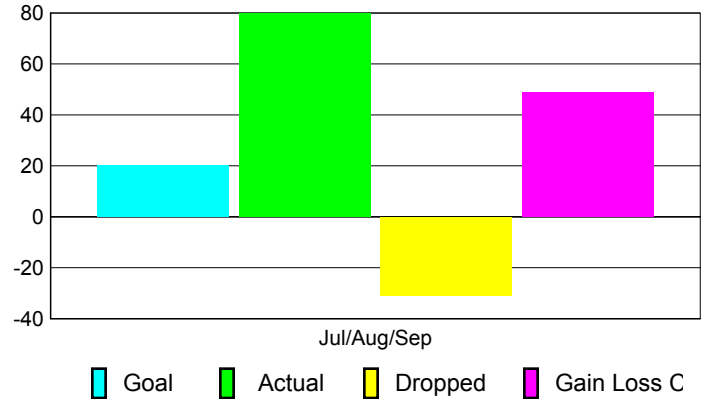

Membership Results 2010-2011

Goal, New, Dropped, Gain/Loss